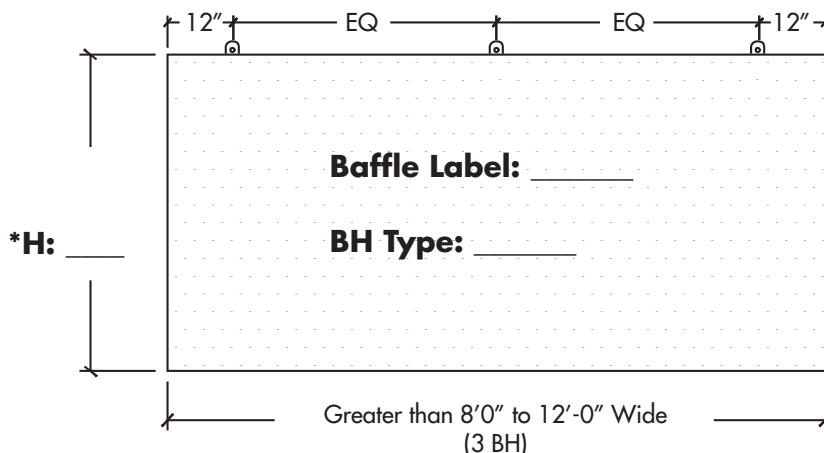

# BAFFLE HANGER (BH) LOCATIONS - FABRIC BAFFLES

**\*BH Type**

Fabric Baffles up to 4' high use BH-18  
Fabric Baffles over 4' high use BH-36

*Controlling Sound Beautifully*