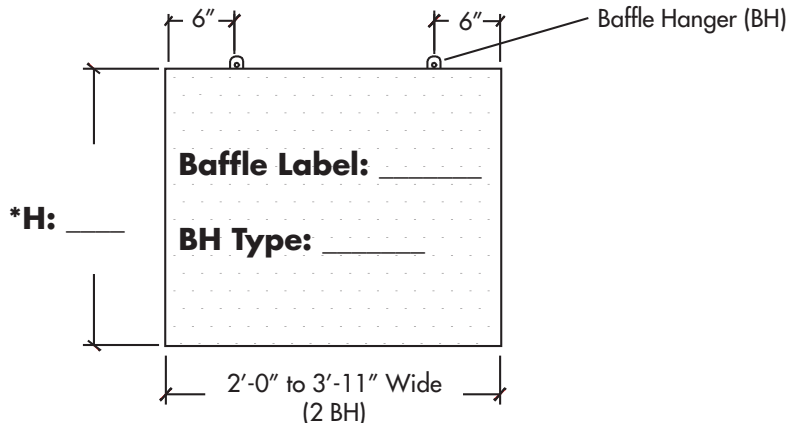

# BAFFLE HANGER (BH) LOCATIONS - FABRIC BAFFLES

**\*BH Type**

Fabric Baffles up to 4' high use BH-18  
Fabric Baffles over 4' high use BH-36

*Controlling Sound Beautifully*