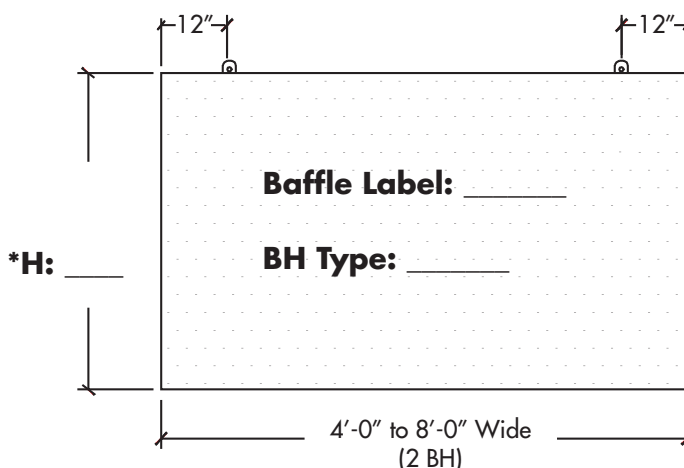

# BAFFLE HANGER (BH) LOCATIONS - FABRIC BAFFLES

**\*BH Type**

Fabric Baffles up to 4' high use BH-18  
Fabric Baffles over 4' high use BH-36

*Controlling Sound Beautifully*