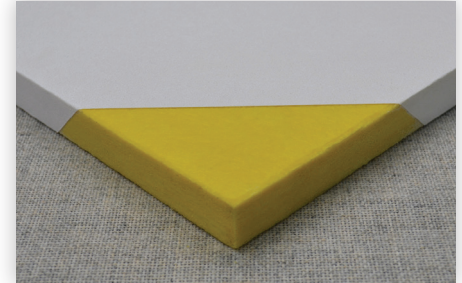

CLASSIC CEILING PANELS (CC)

G&S Acoustics' Classic ceiling panels offer an **inexpensive, classic white textured finish** that resembles painted drywall. Giving the appearance of white ceiling panels without the additional cost of paint or fabric, Classic ceiling panels are covered on the face and all of the edges for a completely finished look. Classic ceiling panels are only available with a textured white finish.

Sheared edges are available for lay-in ceiling tile. An optional foil backing is available.

Other products available with a Classic white textured finish:

Classic Wall Panels
Serenade Classic Clouds

CORE

Backing: 6-7 pcf fiberglass,
1" or 2" thick

SIZES

Classic White
1" thick - up to 48" x 96"
2" thick - up to 48" x 96"

MOUNTING

Lay-in grid, continuous hanger bar, painted pucks

FINISH

White texture

EDGES