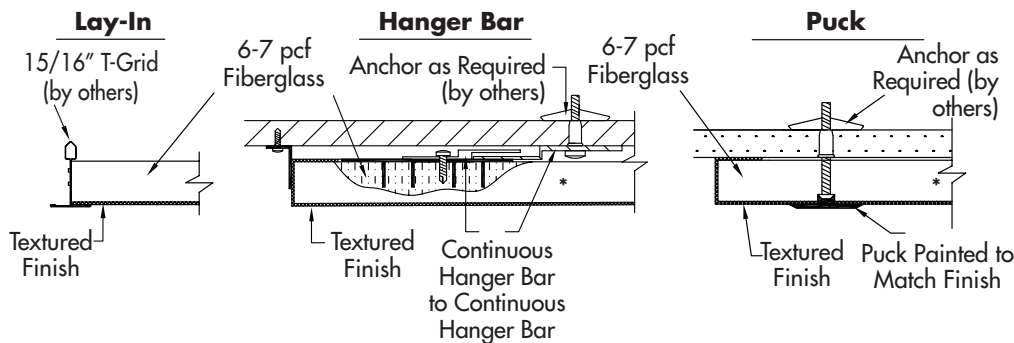

MOUNTING TYPES

SOUND ABSORPTION - DIRECT MOUNT

Hz	125	250	500	1000	2000	4000	NRC
CC1	.19	.44	.93	1.09	1.08	1.08	.85
CC2	.64	.86	1.12	1.13	1.12	1.12	1.10

SOUND ABSORPTION - LAY-IN

Hz	125	250	500	1000	2000	4000	NRC
CC1	.72	.79	.81	1.01	1.03	1.10	.90
CC2	.69	.69	.99	1.07	1.07	1.07	1.05