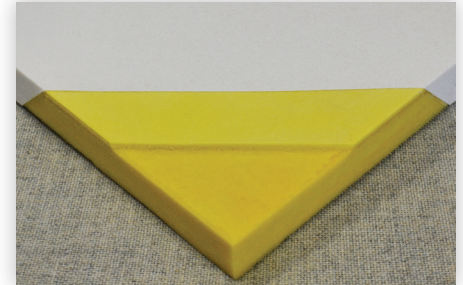

CORE

Facing: 1/8", high density fiberglass
Backing: 6-7 pcf fiberglass, 1-1/8" or 2-1/8" thick

SIZES

Custom sizes and shapes up to 4'x8'

MOUNTING

Lay-in grid, Continuous hanger bar, painted pucks

FINISH

White texture

EDGES

Square, beveled
Hardened

FLAMMABILITY

All components have a Class "A" rating per ASTM E84