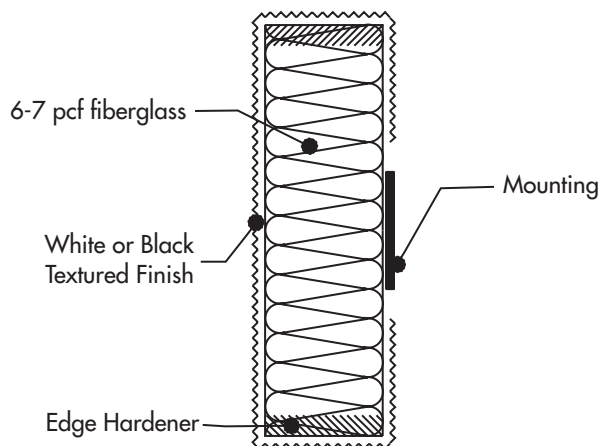

CLASSIC WALL PANELS (C)

G&S Acoustics' Classic wall panels offer an **inexpensive, classic white and black textured finish** that resembles painted drywall. Giving the appearance of white and black wall panels without the additional cost of paint or fabric, Classic wall panels are covered on the face and all of the edges for a completely finished look. Classic wall panels are only available with a textured white and black finish.

Other products available with a Classic white and black textured finish:

Classic Ceiling Panels
Serenade Classic Clouds

CORE SECTION

SOUND ABSORPTION

Hz	125	250	500	1000	2000	4000	NRC
C1	.19	.44	.93	1.09	1.08	1.08	.85
C2	.37	.84	1.27	1.24	1.17	1.14	1.15

CORE

Backing: 6-7 pcf fiberglass,
1" or 2" thick

SIZES

Classic White
1" thick - up to 48" x 120"
2" thick - up to 48" x 120"
Classic Black
1" thick - up to 48" x 120"
2" thick - up to 46" x 120"

MOUNTING

Adhesive, impaling clips,
two-part Z-clips