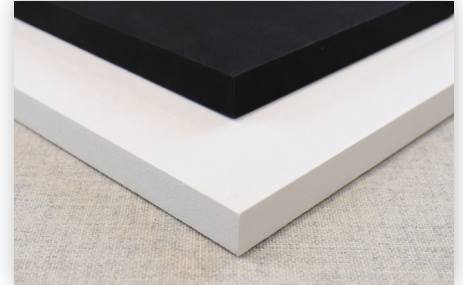

CLASSIC WALL PANELS (C)

G&S Acoustics' Classic wall panels offer an **inexpensive, classic white and black textured finish** that resembles painted drywall. Giving the appearance of white and black wall panels without the additional cost of paint or fabric, Classic wall panels are covered on the face and all of the edges for a completely finished look. Classic wall panels are only available with a textured white and black finish.

Other products available with a Classic white and black textured finish:

Classic Ceiling Panels
Serenade Classic Clouds

CORE SECTION

SOUND ABSORPTION

Hz	125	250	500	1000	2000	4000	NRC
C1	.19	.44	.93	1.09	1.08	1.08	.85
C2	.37	.84	1.27	1.24	1.17	1.14	1.15

CORE

Backing: 6-7 pcf fiberglass,
1" or 2" thick

SIZES

Classic White
1" thick - up to 48" x 120"
2" thick - up to 48" x 120"
Classic Black
1" thick - up to 48" x 120"
2" thick - up to 46" x 120"

MOUNTING

Adhesive, impaling clips,
two-part Z-clips

FINISH

White or black texture

EDGES

Square, beveled
Hardened

FLAMMABILITY

All components have a Class "A"
rating per ASTM E84

*Controlling
Sound
Beautifully*