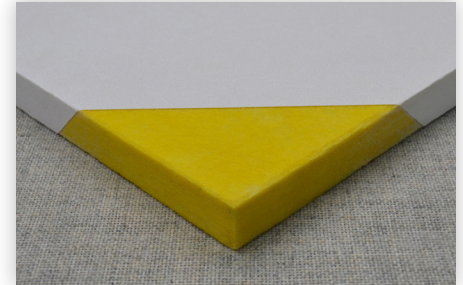

CORE

Backing: 6-7 pcf fiberglass, 1" or 2" thick

SIZES

Custom sizes and shapes up to 4'x8'

MOUNTING

Two-part Z-clips, continuous hanger bar, lay-in grid, painted pucks

FINISH

White texture

EDGES

Square, beveled
Hardened

FLAMMABILITY

All components have a Class "A" rating per ASTM E84

*Controlling
Sound
Beautifully*