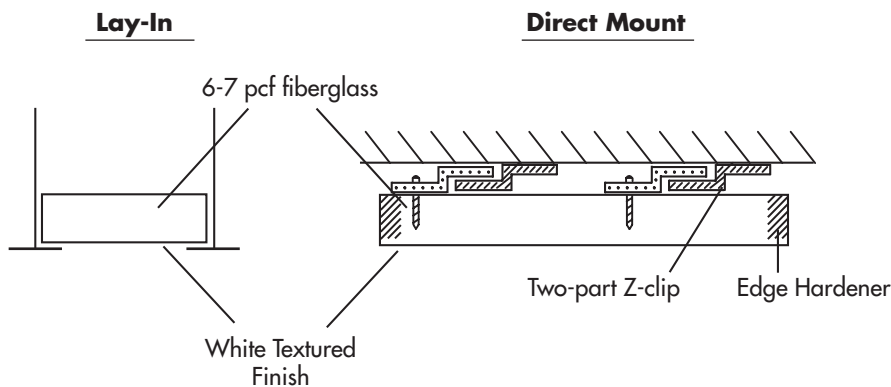

CLASSIC CEILING PANELS (C-CP)

G&S Acoustics' Classic ceiling panels offer an **inexpensive, classic white textured finish** that resembles painted drywall. Giving the appearance of white ceiling panels without the additional cost of paint or fabric, Classic ceiling panels are covered on the face and all of the edges for a completely finished look. Classic ceiling panels are only available with a textured white finish.

Sheared edges are available for lay-in ceiling tile. An optional foil backing is available.

Other products available with a Classic white textured finish:

- Classic Plus Wall Panels
- Classic Plus Ceiling Panels
- Classic Wall Panels
- Serenade Classic Clouds

CORE SECTION

SOUND ABSORPTION - DIRECT MOUNT

Hz	125	250	500	1000	2000	4000	NRC
C-CP1	.19	.44	.93	1.09	1.08	1.08	.85
C-CP2	.64	.86	1.12	1.13	1.12	1.12	1.10

SOUND ABSORPTION - LAY-IN

Hz	125	250	500	1000	2000	4000	NRC
C-CP1	.72	.79	.81	1.01	1.03	1.10	.90
C-CP2	.69	.69	.99	1.07	1.07	1.07	1.05