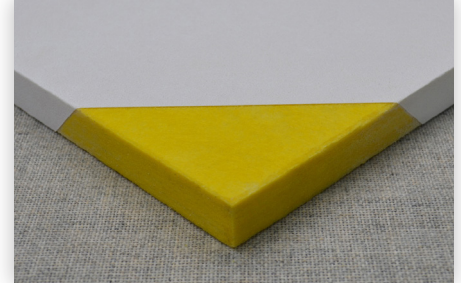

CLASSIC CEILING PANELS (CC)

G&S Acoustics' Classic ceiling panels offer an **inexpensive, classic white textured finish** that resembles painted drywall. Giving the appearance of white ceiling panels without the additional cost of paint or fabric, Classic ceiling panels are covered on the face and all of the edges for a completely finished look. Classic ceiling panels are only available with a textured white finish.

Sheared edges are available for lay-in ceiling tile. An optional foil backing is available.

Other products available with a Classic white textured finish:

Classic Plus Wall Panels
Classic Plus Ceiling Panels
Classic Wall Panels
Serenade Classic Clouds

CORE

Backing: 6-7 pcf fiberglass, 1" or 2" thick

SIZES

Custom sizes and shapes up to 4'x8'

MOUNTING

Continuous hanger bar, lay-in grid, painted pucks

FINISH

White texture