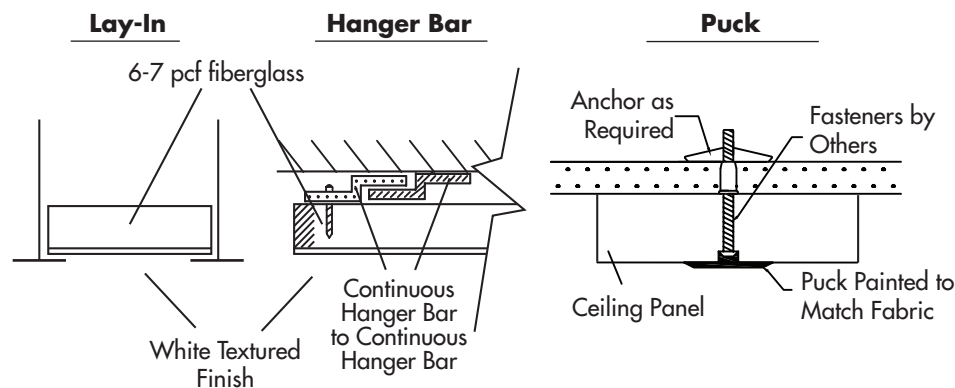

MOUNTING TYPES

SOUND ABSORPTION - DIRECT MOUNT

Hz	125	250	500	1000	2000	4000	NRC
CC1	.19	.44	.93	1.09	1.08	1.08	.85
CC2	.64	.86	1.12	1.13	1.12	1.12	1.10

SOUND ABSORPTION - LAY-IN

Hz	125	250	500	1000	2000	4000	NRC
CC1	.72	.79	.81	1.01	1.03	1.10	.90
CC2	.69	.69	.99	1.07	1.07	1.07	1.05