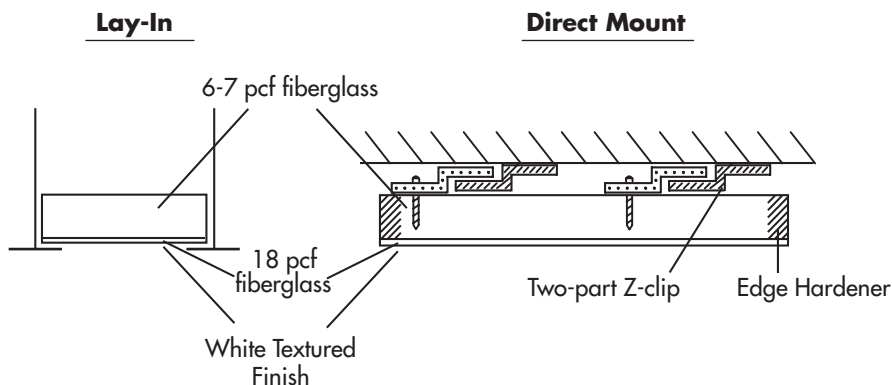

CLASSIC PLUS CEILING PANELS (CP-CP)

G&S Acoustics' Classic Plus Ceiling Panels offer a **durable core** with an **inexpensive, classic white textured finish** that resembles painted drywall. Classic Plus ceiling panels are only available with a textured white finish.

Classic Plus ceiling panels give the appearance of white ceiling panels without the additional cost of paint or fabric covering. The panels are covered on the face and all of the edges for a completely finished appearance.

Sheared edges are available for lay-in ceiling tile. An optional foil backing is available.

Other products available with a Classic white textured finish:

- Classic Plus Wall Panels
- Classic Wall Panels
- Classic Ceiling Panels
- Serenade Classic Clouds

CORE SECTION

SOUND ABSORPTION - DIRECT MOUNT

Hz	125	250	500	1000	2000	4000	NRC
CP-CP1	.19	.44	.93	1.09	1.08	1.08	.90
CP-CP2	.64	.86	1.12	1.13	1.12	1.12	1.05

SOUND ABSORPTION - LAY-IN

Hz	125	250	500	1000	2000	4000	NRC
CP-CP1	.72	.79	.81	1.01	1.03	1.10	.90
CP-CP2	.69	.69	.99	1.07	1.07	1.07	.95