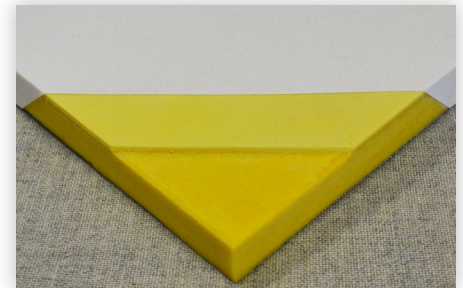

CLASSIC PLUS CEILING PANELS (CPC)

G&S Acoustics' Classic Plus Ceiling Panels offer a **durable core** with an **inexpensive, classic white textured finish** that resembles painted drywall. Classic Plus ceiling panels are only available with a textured white finish.

Classic Plus ceiling panels give the appearance of white ceiling panels without the additional cost of paint or fabric covering. The panels are covered on the face and all of the edges for a completely finished appearance.

Sheared edges are available for lay-in ceiling tile. An optional foil backing is available.

Other products available with a Classic white textured finish:

- Classic Plus Wall Panels
- Classic Wall Panels
- Classic Ceiling Panels
- Serenade Classic Clouds

CORE SECTION

SOUND ABSORPTION - DIRECT MOUNT

Hz	125	250	500	1000	2000	4000	NRC
CPC1	.19	.44	.93	1.09	1.08	1.08	.90
CPC2	.64	.86	1.12	1.13	1.12	1.12	1.05

SOUND ABSORPTION - LAY-IN

Hz	125	250	500	1000	2000	4000	NRC
CPC1	.72	.79	.81	1.01	1.03	1.10	.90
CPC2	.69	.69	.99	1.07	1.07	1.07	.95