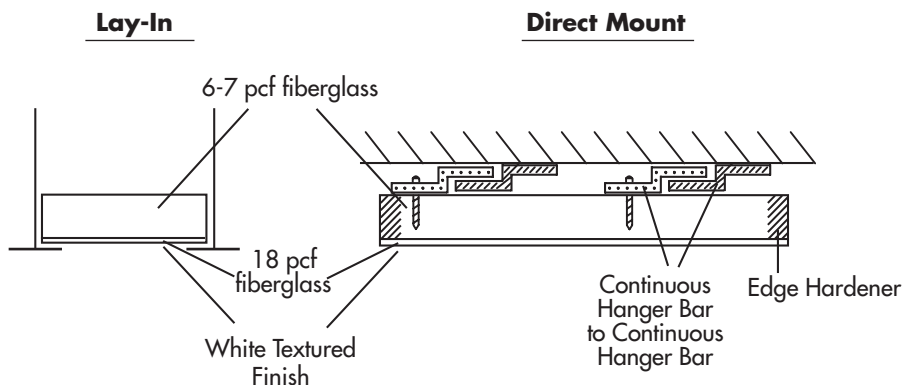

CLASSIC PLUS CEILING PANELS (CPC)

G&S Acoustics' Classic Plus Ceiling Panels offer a **durable core** with an **inexpensive, classic white textured finish** that resembles painted drywall. Classic Plus ceiling panels are only available with a textured white finish.

Classic Plus ceiling panels give the appearance of white ceiling panels without the additional cost of paint or fabric covering. The panels are covered on the face and all of the edges for a completely finished appearance.

Sheared edges are available for lay-in ceiling tile. An optional foil backing is available.

Other products available with a Classic white textured finish:

- Classic Plus Wall Panels
- Classic Wall Panels
- Classic Ceiling Panels
- Serenade Classic Clouds

CORE SECTION

SOUND ABSORPTION - DIRECT MOUNT

Hz	125	250	500	1000	2000	4000	NRC
CPC1	.19	.44	.93	1.09	1.08	1.08	.90
CPC2	.64	.86	1.12	1.13	1.12	1.12	1.05

SOUND ABSORPTION - LAY-IN

Hz	125	250	500	1000	2000	4000	NRC
CPC1	.72	.79	.81	1.01	1.03	1.10	.90
CPC2	.69	.69	.99	1.07	1.07	1.07	.95