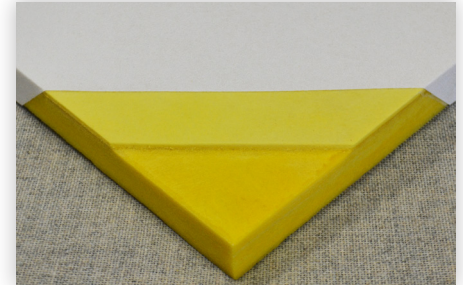

CORE

Facing: 1/8", high density fiberglass
Backing: 6-7 pcf fiberglass, 1" or 2" thick

SIZES

Custom sizes and shapes up to 4'x10'

MOUNTING

Adhesive, impaling clips, two-part Z-clips

FINISH

White Texture

EDGES

Square, beveled
Hardened

FLAMMABILITY

All components have a Class "A" rating per ASTM E84

*Controlling
Sound
Beautifully*