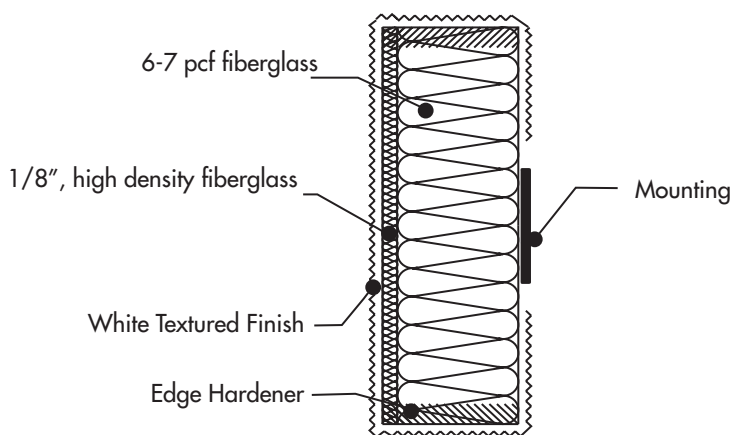

CLASSIC PLUS WALL PANELS (CP-WP)

G&S Acoustics' Classic Plus wall panels offer a **durable core** with an **inexpensive, white textured finish** that resembles painted drywall. Classic Plus wall panels are only available with a textured white finish.

Classic Plus wall panels give the appearance of white wall panels without the additional cost of paint or fabric covering. The panels are composed of a 1/8" high density fiberglass facing with a 6-7 pcf fiberglass core and are covered on the face and all of the edges for a completely finished appearance.

Other products available with a Classic white textured finish:

Classic Plus Ceiling Panels
Classic Wall Panels
Classic Ceiling Panels
Serenade Classic Clouds

CORE SECTION

SOUND ABSORPTION

Hz	125	250	500	1000	2000	4000	NRC
CP-WP1	.19	.44	.93	1.09	1.08	1.08	.90
CP-WP2	.64	.86	1.12	1.13	1.12	1.12	1.05