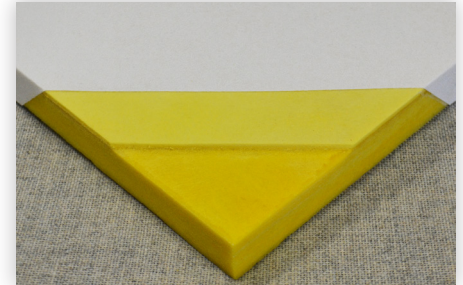

CLASSIC PLUS WALL PANELS (CP)

G&S Acoustics' Classic Plus wall panels offer a **durable core** with an **inexpensive, white textured finish** that resembles painted drywall. Classic Plus wall panels are only available with a textured white finish.

Classic Plus wall panels give the appearance of white wall panels without the additional cost of paint or fabric covering. The panels are composed of a 1/8" high density fiberglass facing with a 6-7 pcf fiberglass core and are covered on the face and all of the edges for a completely finished appearance.

Other products available with a Classic white textured finish:

Classic Plus Ceiling Panels
Classic Wall Panels
Classic Ceiling Panels
Serenade Classic Clouds

CORE SECTION

SOUND ABSORPTION

Hz	125	250	500	1000	2000	4000	NRC
CP1	.19	.44	.93	1.09	1.08	1.08	.90
CP2	.64	.86	1.12	1.13	1.12	1.12	1.05

CORE

Facing: 1/8", high density fiberglass
Backing: 6-7 pcf fiberglass, 1" or 2" thick

SIZES

Custom sizes and shapes up to 4'x10'

MOUNTING

Adhesive, impaling clips, two-part Z-clips

FINISH

White Texture