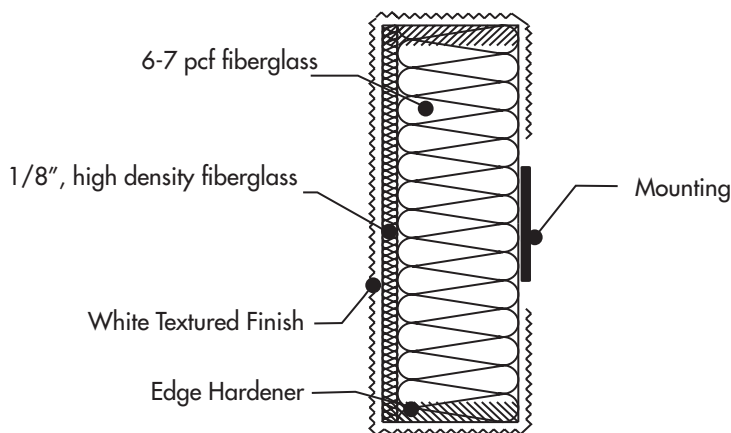

CLASSIC PLUS WALL PANELS (CP)

G&S Acoustics' Classic Plus wall panels offer a **durable core** with an **inexpensive, white textured finish** that resembles painted drywall. Classic Plus wall panels are only available with a textured white finish.

Classic Plus wall panels give the appearance of white wall panels without the additional cost of paint or fabric covering. The panels are composed of a 1/8" high density fiberglass facing with a 6-7 pcf fiberglass core and are covered on the face and all of the edges for a completely finished appearance.

Other products available with a Classic white textured finish:

Classic Plus Ceiling Panels
Classic Wall Panels
Classic Ceiling Panels
Serenade Classic Clouds

CORE SECTION

SOUND ABSORPTION

Hz	125	250	500	1000	2000	4000	NRC
CP1	.19	.44	.93	1.09	1.08	1.08	.90
CP2	.64	.86	1.12	1.13	1.12	1.12	1.05