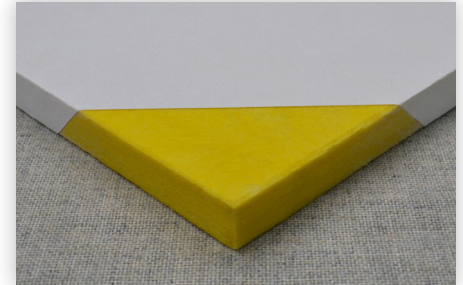

CLASSIC WALL PANELS (C)

G&S Acoustics' Classic wall panels offer an **inexpensive, classic white textured finish** that resembles painted drywall. Giving the appearance of white wall panels without the additional cost of paint or fabric, Classic wall panels are covered on the face and all of the edges for a completely finished look. Classic wall panels are only available with a textured white finish.

Other products available with a Classic white textured finish:

Classic Plus Wall Panels
Classic Plus Ceiling Panels
Classic Ceiling Panels
Serenade Classic Clouds

CORE SECTION

SOUND ABSORPTION

Hz	125	250	500	1000	2000	4000	NRC
C1	.19	.44	.93	1.09	1.08	1.08	.85
C2	.37	.84	1.27	1.24	1.17	1.14	1.15

CORE

Backing: 6-7 pcf fiberglass,
1" or 2" thick

SIZES

Custom sizes and shapes up to
4'x10'

MOUNTING

Adhesive, impaling clips,
two-part Z-clips

FINISH

White texture