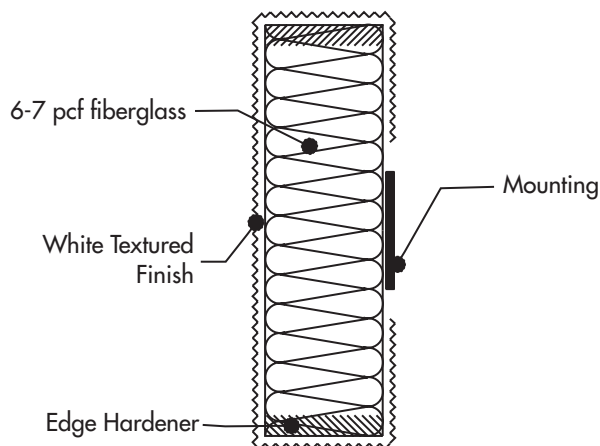

CLASSIC WALL PANELS (C)

G&S Acoustics' Classic wall panels offer an **inexpensive, classic white textured finish** that resembles painted drywall. Giving the appearance of white wall panels without the additional cost of paint or fabric, Classic wall panels are covered on the face and all of the edges for a completely finished look. Classic wall panels are only available with a textured white finish.

Other products available with a Classic white textured finish:

Classic Plus Wall Panels
Classic Plus Ceiling Panels
Classic Ceiling Panels
Serenade Classic Clouds

CORE SECTION

SOUND ABSORPTION

Hz	125	250	500	1000	2000	4000	NRC
C1	.19	.44	.93	1.09	1.08	1.08	.85
C2	.37	.84	1.27	1.24	1.17	1.14	1.15

CORE

Backing: 6-7 pcf fiberglass,
1" or 2" thick

SIZES

Custom sizes and shapes up to
4'x10'

MOUNTING

Adhesive, impaling clips,
two-part Z-clips

FINISH

White texture